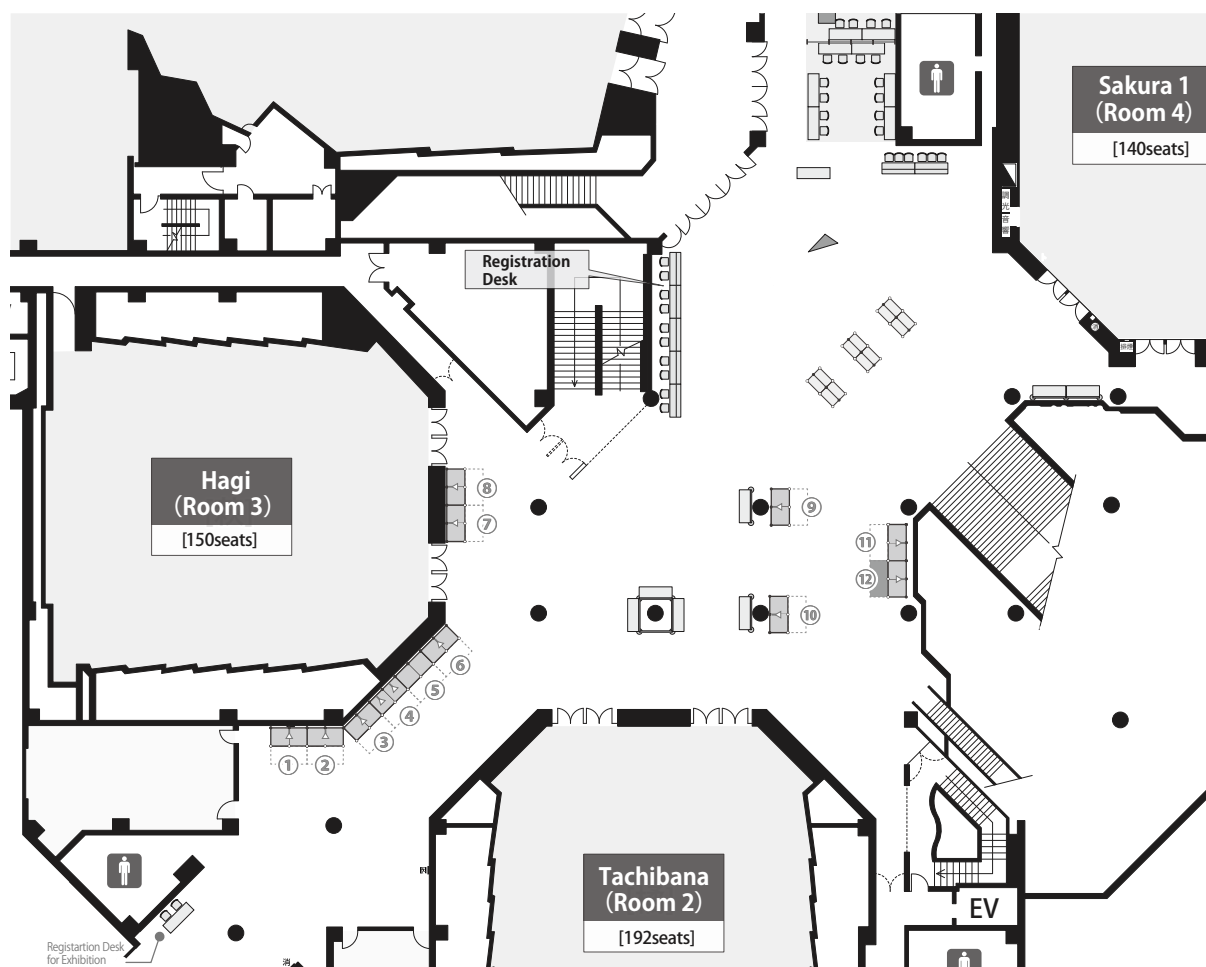

Exhibition group list

Exhibition Area

Group list

- ① [General Incorporated Association] Japan Vending Machine Practical Social Contribution Association
- ② Journal of Disaster Research
- ③ The Iwate Nippo Co., Ltd.
- ④ Weathernews Inc.
- ⑤ Elsevier
- ⑥ Japan International Cooperation Agency (JICA)
- ⑦ International Research Institute of Disaster Science, Tohoku University
- ⑧ Student Exchange Division, Tohoku University
- ⑨ City of Sendai
- ⑩ Global Alliance of Disaster Research Institutes (GADRI)
- ⑪ USMCA/ISDM
- ⑫ ACUDR/ISSS